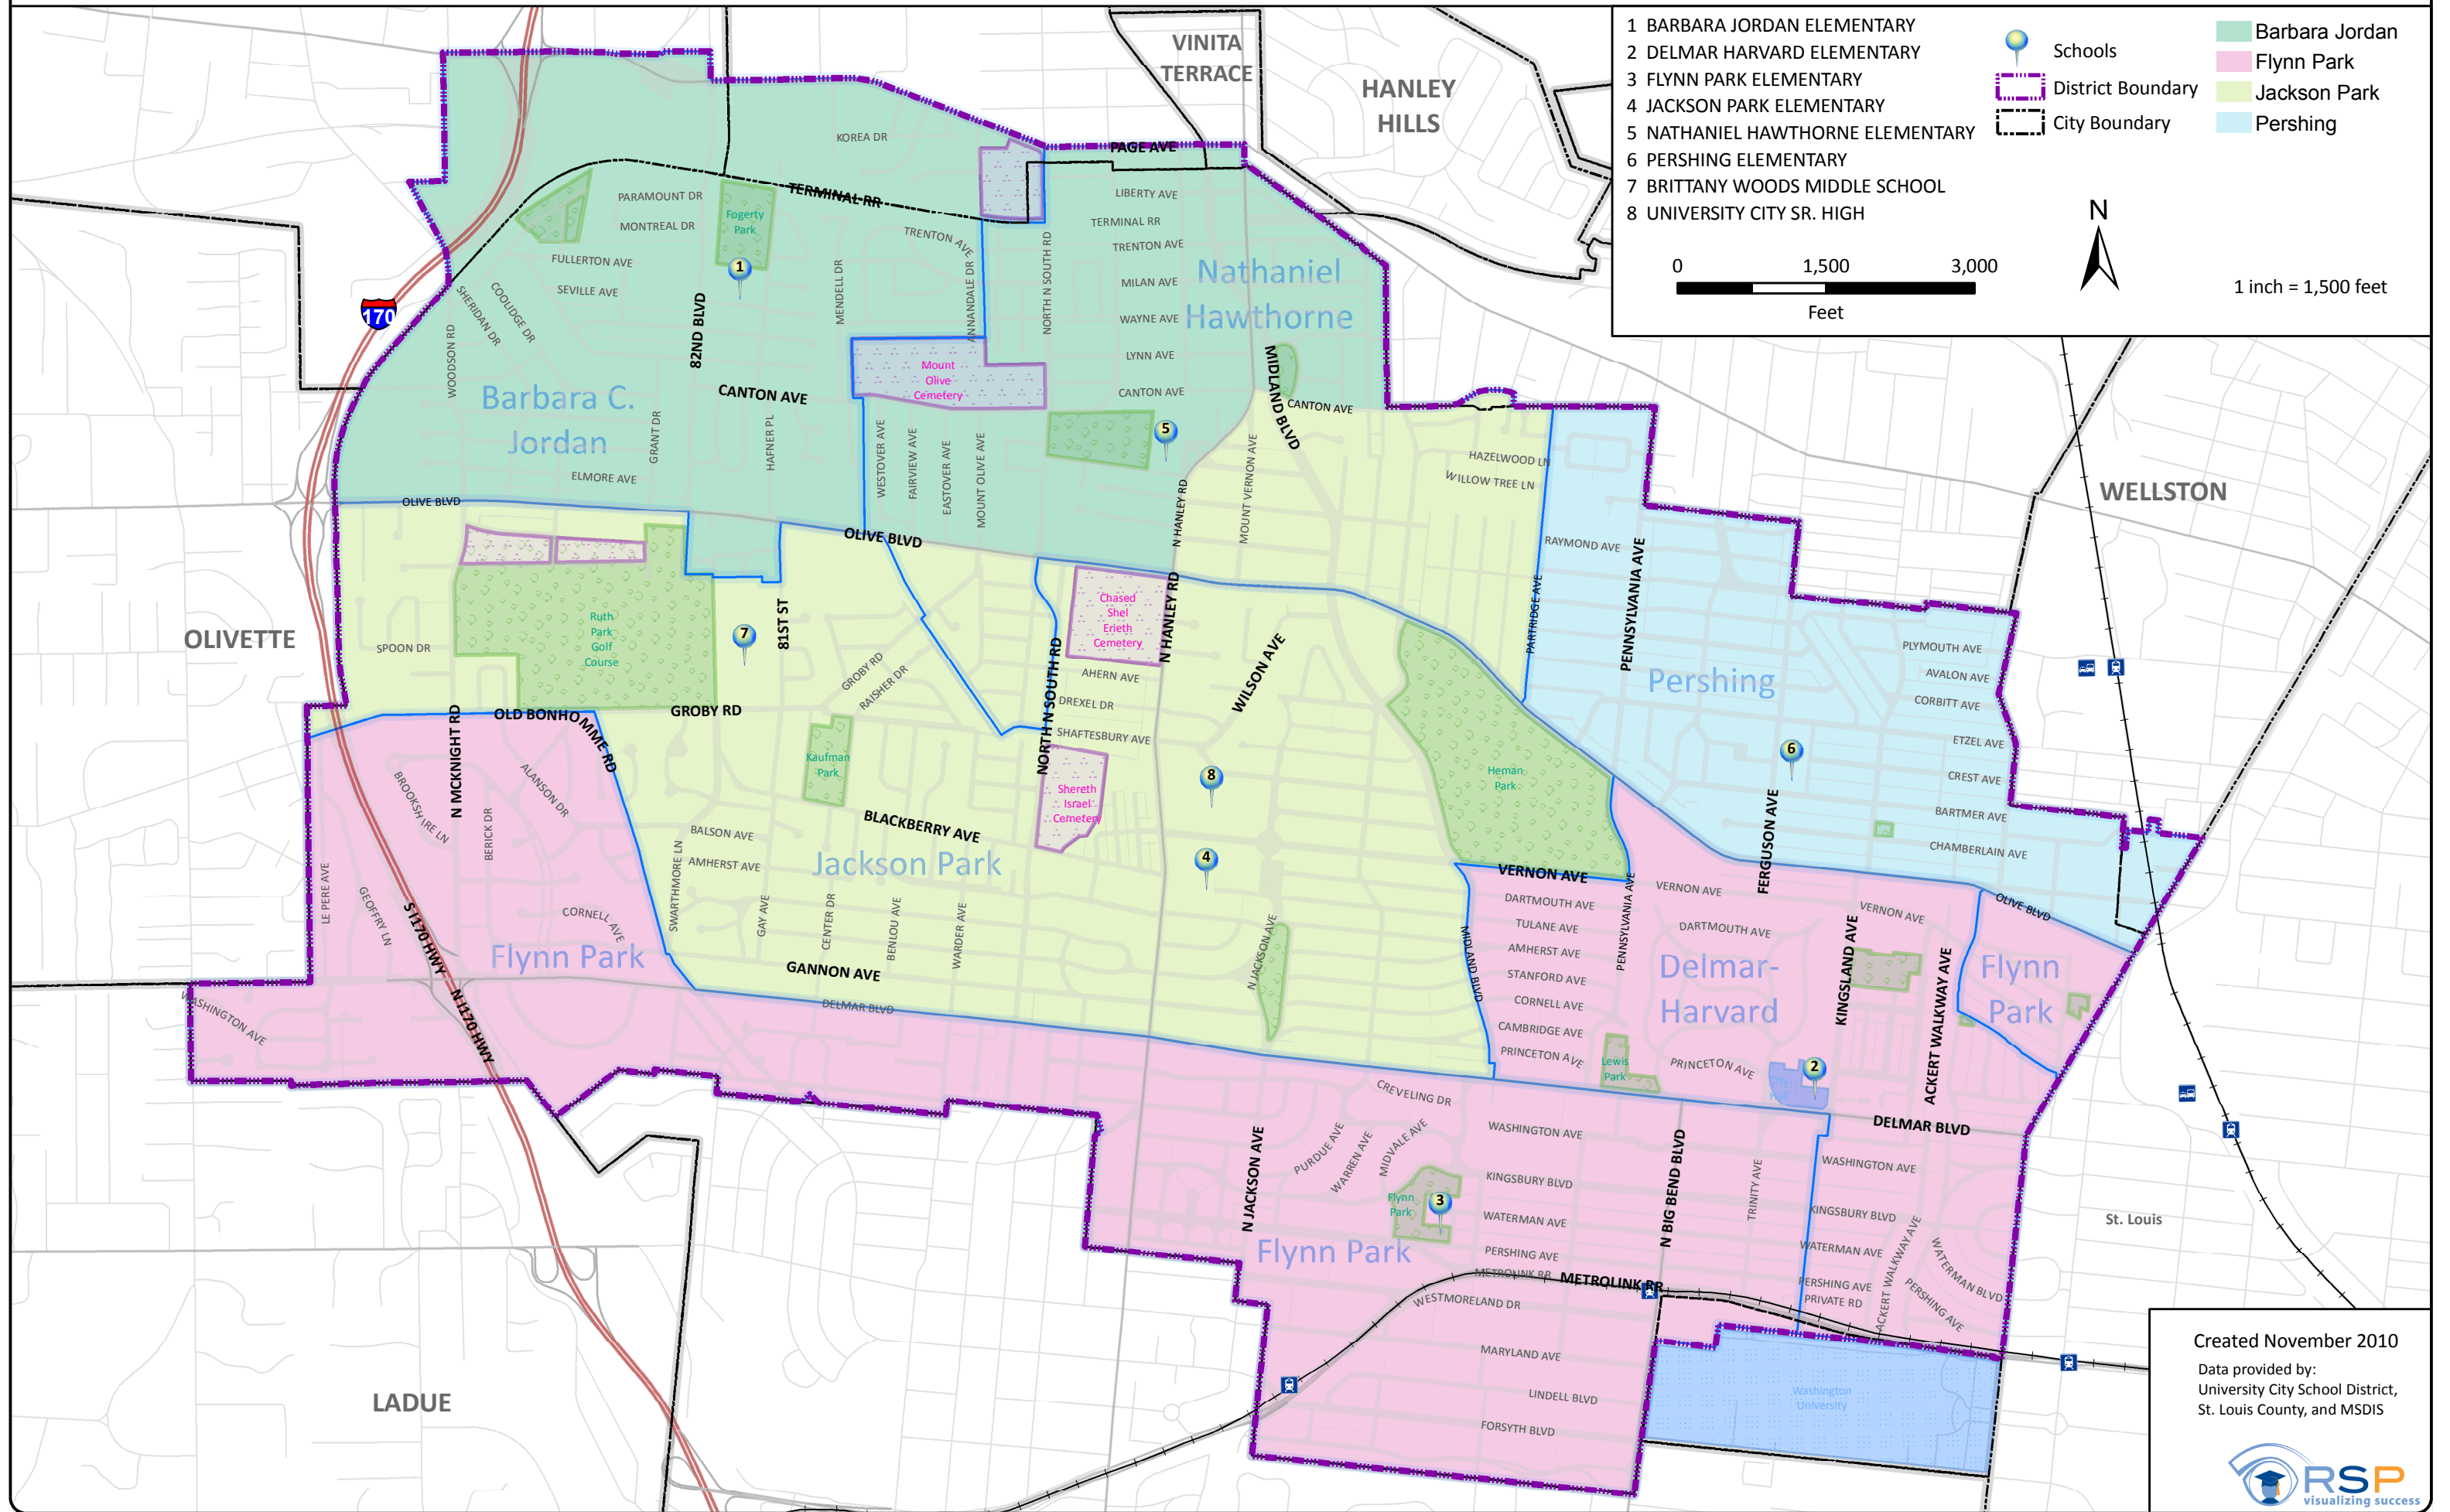

University City School District 2011/12 School Attendance Areas

- 1 BARBARA JORDAN ELEMENTARY
- 2 DELMAR HARVARD ELEMENTARY
- 3 FLYNN PARK ELEMENTARY
- 4 JACKSON PARK ELEMENTARY
- 5 NATHANIEL HAWTHORNE ELEMENTARY
- 6 PERSHING ELEMENTARY
- 7 BRITTANY WOODS MIDDLE SCHOOL
- 8 UNIVERSITY CITY SR. HIGH

 Schools
 District Boundary
 City Boundary

 Barbara Jordan
 Flynn Park
 Jackson Park
 Pershing

1 inch = 1,500 feet

Created November 2010
Data provided by:
University City School District,
St. Louis County, and MSDIS