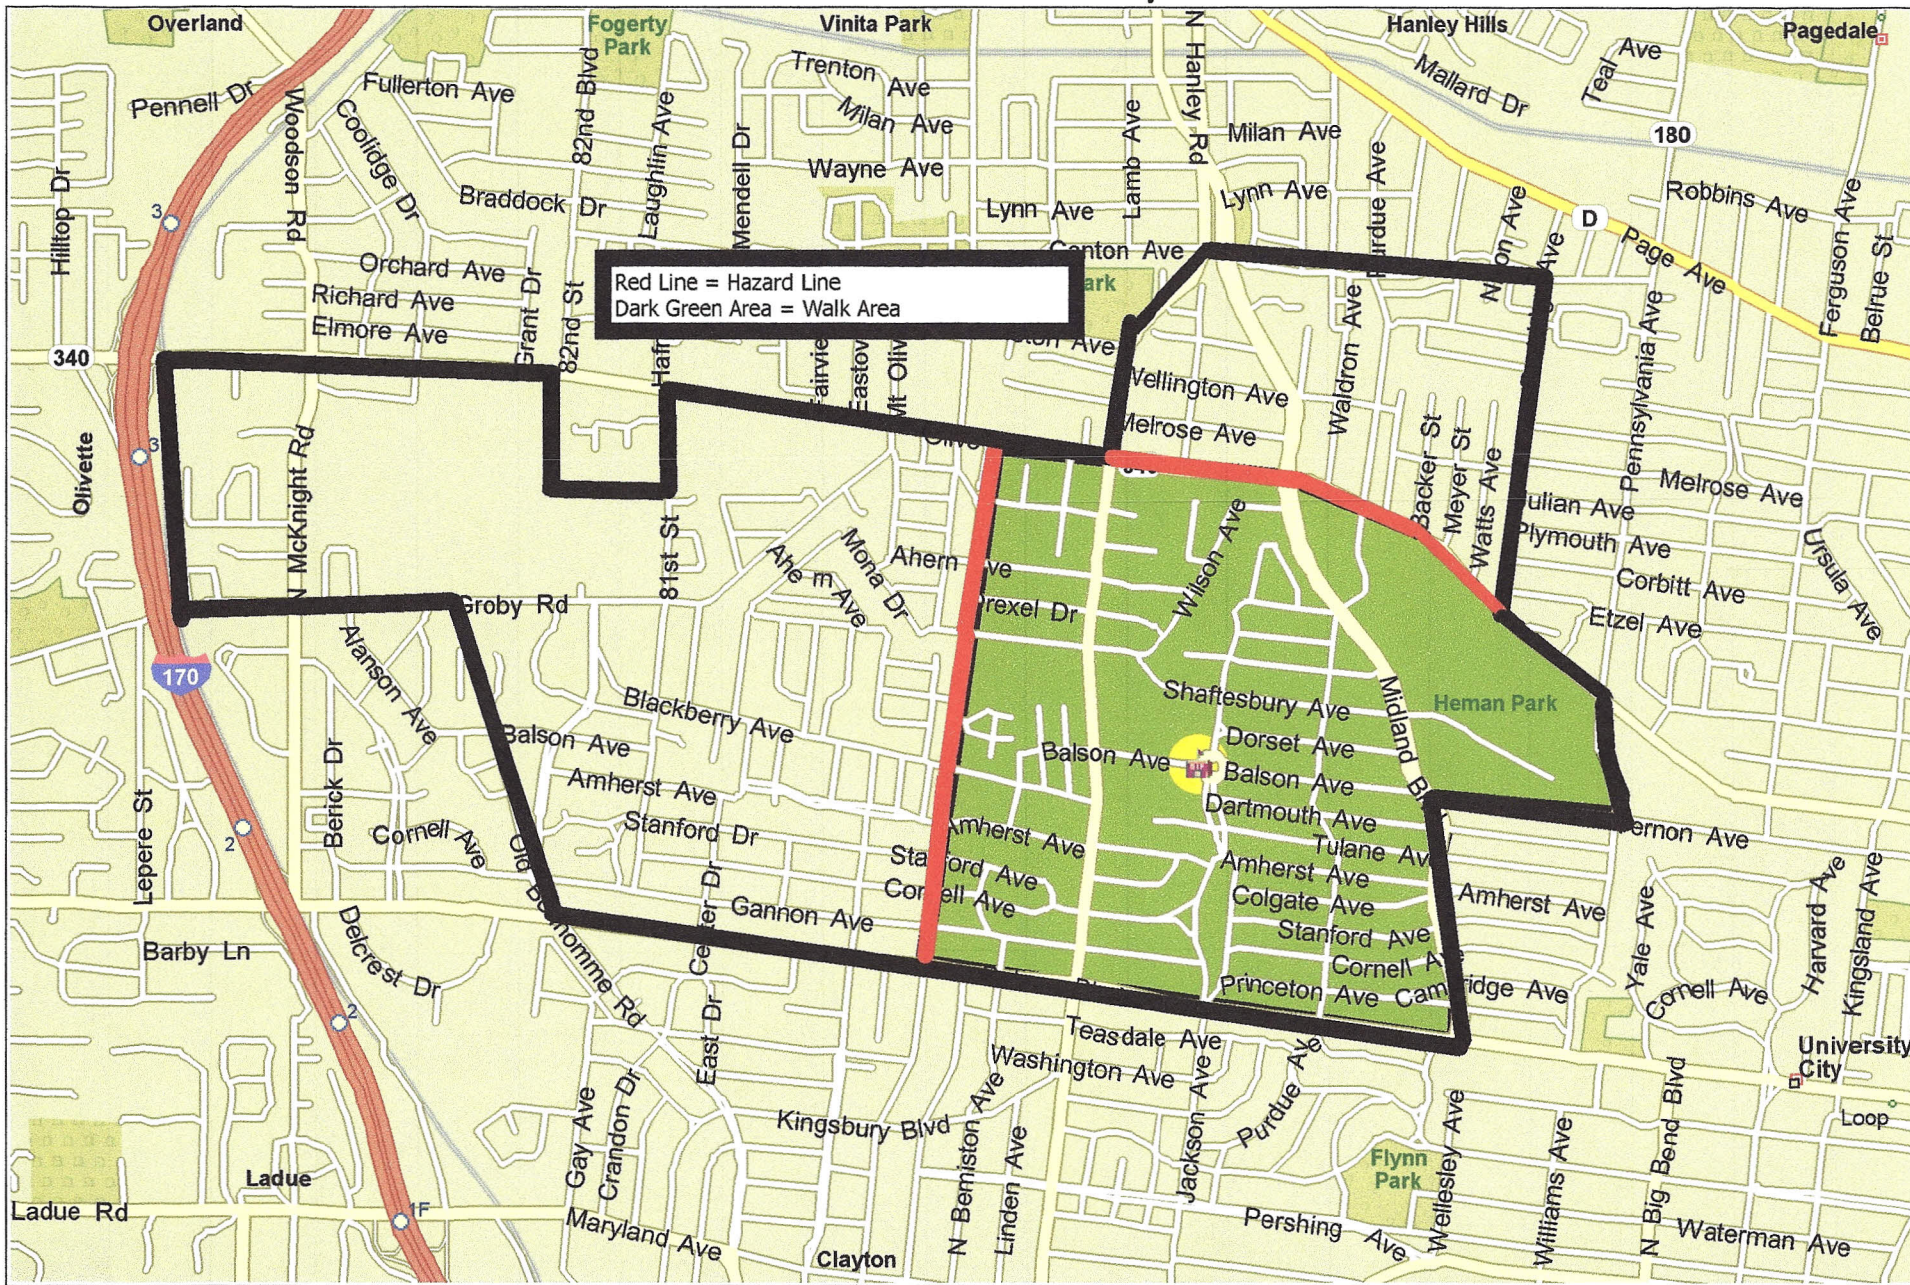

Jackson Park Boundary

Red Line = Hazard Line
 Dark Green Area = Walk Area

Copyright © and (P) 1988–2009 Microsoft Corporation and/or its suppliers. All rights reserved. <http://www.microsoft.com/streets/>
 Certain mapping and direction data © 2009 NAVTEQ. All rights reserved. The Data for areas of Canada includes information taken with permission from Canadian authorities, including: © Her Majesty the Queen in Right of Canada, © Queen's Printer for Ontario. NAVTEQ and NAVTEQ ON BOARD are trademarks of NAVTEQ. © 2009 Tele Atlas North America, Inc. All rights reserved. Tele Atlas and Tele Atlas North America are trademarks of Tele Atlas, Inc. © 2009 by Applied Geographic Systems. All rights reserved.